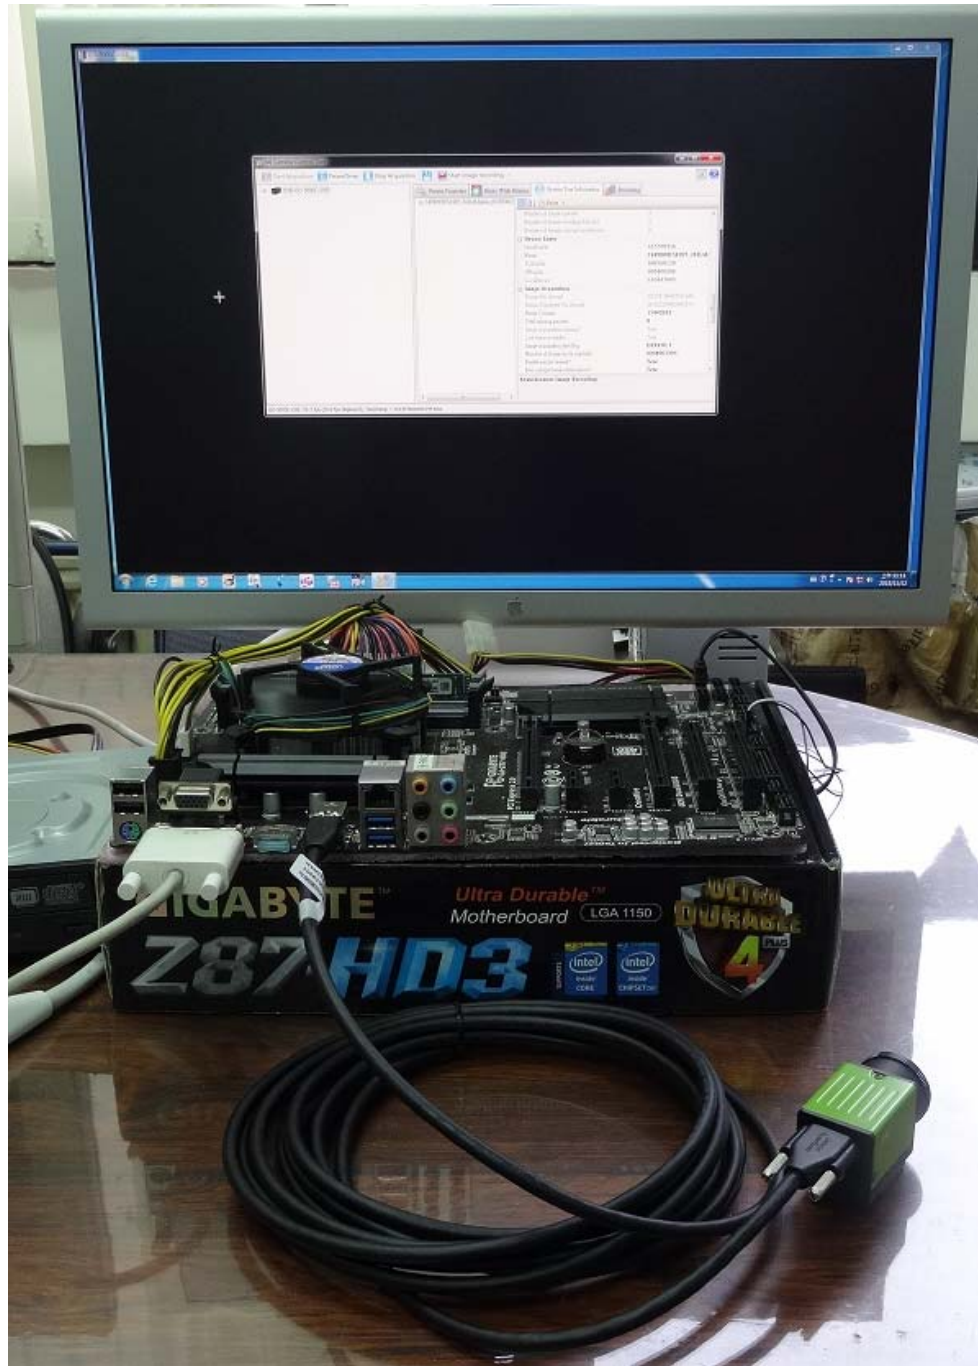

14FB00B7A287_JAILtdJapan_GO5000CUSB

Print

Device Layer	
ItemHandle	608513392
Name	14FB00B7A287_JAILtdJapan_GO5000CUSB
TLHandle	605054144
IFHandle	608777296
LocalDevice	612778016
Image Acquisition	
Frames Per Second	61.979037747979895
Frames Displayed Per Second	34.127698000469941
Frame Counter	21186753
Total missing packets	0
Image acquisition running?	True
Last frame available	True
Image acquisition start flag	DEFAULT
Number of frames to be captured	4294967295
Enable packet-resend?	True
Pass corrupt frames from driver?	True
Max Time In Incomplete Queue	4294967295
Image Display	
Stretch Live Video	True
Enable Mouse Zoom	True

Asynchronous Image Recording

GO-5000C-USB 62.4 fps (34.3 fps displayed), Timestamp = 344538456162300 ticks

JARGY CO., LTD.

Test Report

Model : CBL-PD302MBSWB-5m

Ver : 1.0

Date : 2015/11/12

Camera Brand Name : jai

Test Platform

Type	PC		
Model	GIGABYTE Z87-HD3		
OS	Windows 7 Home Premium 64Bit		
CPU	Intel Core i3-4130		
HDD	SATA III 500GB		
RAM	DDR3 4GB		
USB 3.0	PCH 6 Ports(Intel Z87 Native)		

Tested Camera : GO-5000C-USB

Tested time : 72h

JAI Camera Control Tool

Start Acquisition Pause/Snap Stop Acquisition Start image recording

USB-GO-5000C-USB

Feature Properties Bayer White Balance Feature Tree Information Processing

14FB00B7A287_JAIL.td.Japan_GO5000C